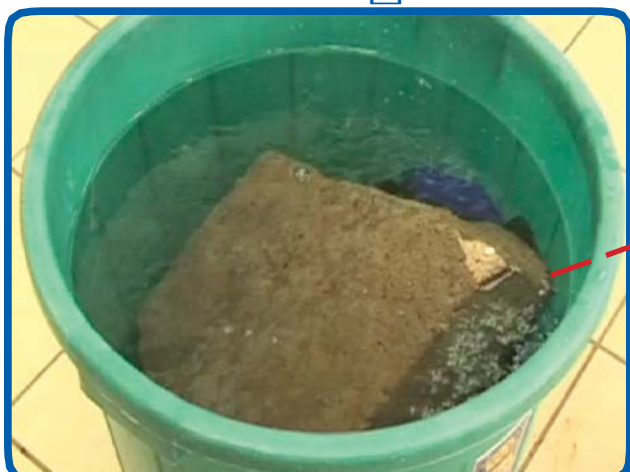

NASG CLEANING

+

0.01% solution

Wait 10 Min

- or -

- or -